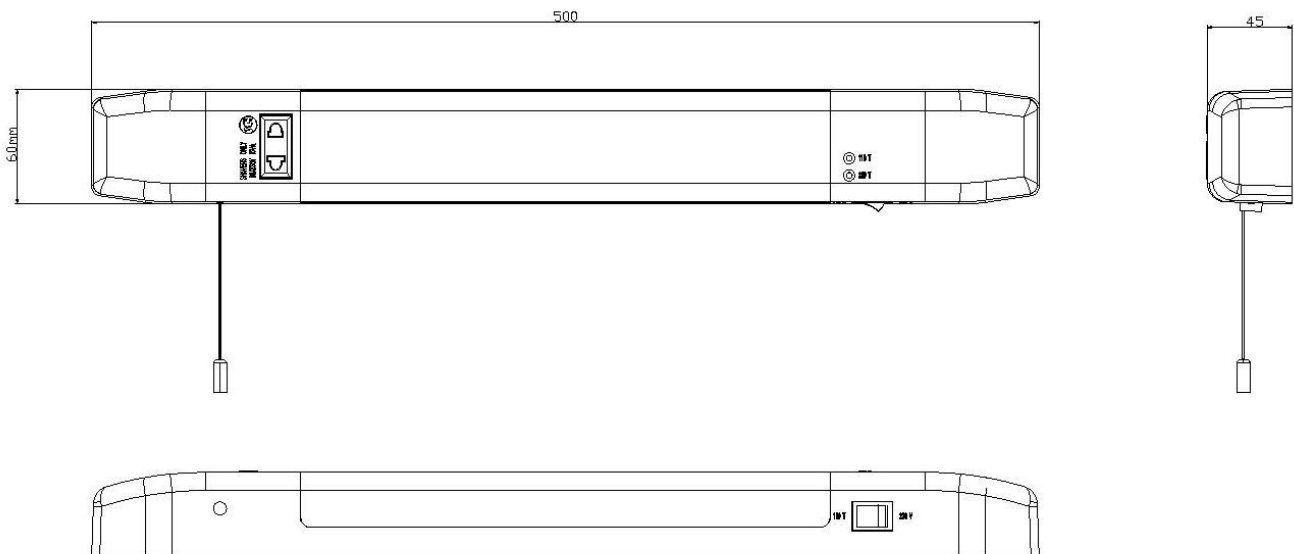

Description

Estela LED Bathroom Shaverlight with 110v/240v shaver power & charging output.

General

Colour Options	White or Chrome with Opal Diffuser
Light Source	LED, Non Replaceable Module
LED Expected Life	35,000 Hour Expected Life
Product Warranty	2 Years from date of Purchase
Mounting Method	Surface Wall Mount Only

Earth Class	Class I, Must be Earthed
IP Rating	IP23
Efficiency Rated (Part L)	No
Energy Rating	A
CE Marked	Yes
Designed In Accordance to	BSEN60598

Installation

Mounting Bracket	Direct Mount to Surface
Cable Entry	8mm Open Grommet
Method of Fix	Screw Fix to Suitable Surface
Working Ambient Temp.	0°C to +30°C
Primary Connections	L, E & N Screw Down Terminal Block
Secondary Connections	N/A
Accessories	N/A

Performance

Luminous Flux	560 Lumens
Luminous Efficacy (L/pw)	72 L/pw
CCT	4000k
CRI (Ra)	Ra:75
Beam Angle	126°
Dimmable	No, Non Dimmable
Tilt/Rotate	No, Fixed Position

Construction

Main Chassis	Polycarbonate
Trim/Bezel	N/A
Diffuser	Opal Polycarbonate
Lens	N/A
Heat Sink	N/A
Finish Type	Coloured Polycarbonate/Plated Chrome
Luminaire Weight	0.75Kg