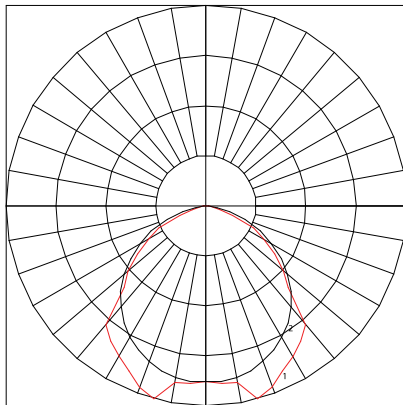

Photometric Data

Part Code	Lumens	LPW	Rated Life (Hrs)	L80 B50 @ Ta Max (Hrs)	CCT (K)	CRI (Ra)	Beam (°)
IND123-REX	11,895	109	50,000	>50,000	4000	>80	Wide
IND124-REX	16,220	112	50,000	>50,000	4000	>80	Wide
IND078-REX	21,230	118	50,000	>50,000	4000	>80	Wide

Accessories

ACS018-REX	Lowbay Trunking Mounted Brackets
DFS001-REX	Lowbay Opal Diffuser

Environmental Data

Max. Ambient (°C)	40
Min. Ambient (°C)	-25
IP Rating	IP20

Electrical Data

Part Code	Input (W)	Input (V) ±10%	Input (Hz)	Input (A)	Electrical Class	Inrush (A) (Ipeak)	No. per C16	Power Factor	THD (%)
IND123-REX	109	220-240	50/60	0.61	1	60	15	>0.9	<15
IND124-REX	144	220-240	50/60	0.8	1	60	15	>0.9	<15
IND078-REX	179	220-240	50/60	1.0	1	100	10	>0.9	<15

Physical Data

Part Code	Lens Type	Case Material	Reflector	Dimensions (mm)	Weight (kg)	Connector Type Input
IND123-REX	Clear Polycarbonate	Steel	MIRO 4	600mm x 400mm x 57mm	4.3	2m Lead + Socket
IND124-REX	Clear Polycarbonate	Steel	MIRO 4	600mm x 400mm x 57mm	4.3	2m Lead + Socket
IND078-REX	Clear Polycarbonate	Steel	MIRO 4	600mm x 540mm x 57mm	4.5	2m Lead + Socket