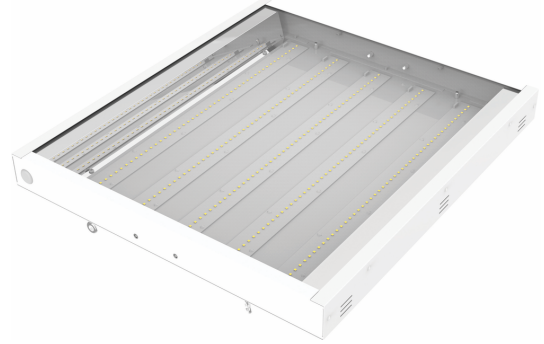

IND078-REX