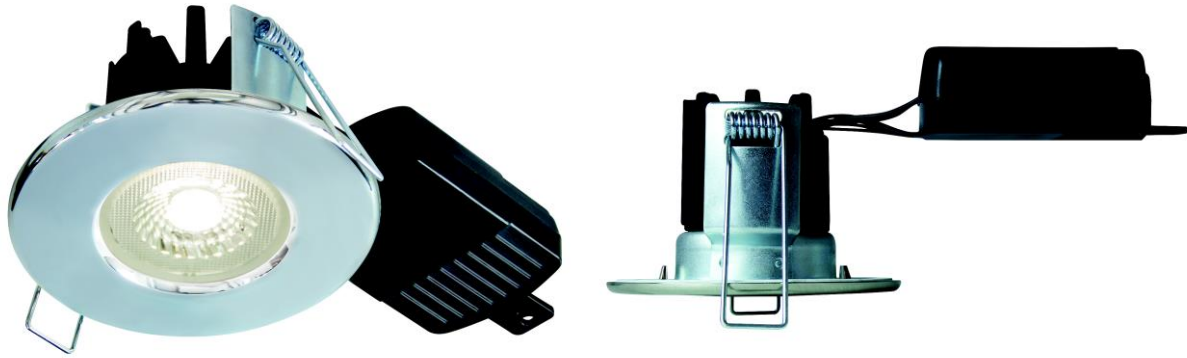

### LED Fire Rated Downlights

#### Product Description / Information

High performance 750 lumen fire-rated LED downlight suitable for IP65 environments. Compact design producing 83 lm/W and 50,000 lifetime hours. Including loop in, loop out connector for quick and easy installation: no tools required. Available in 3000K and 4000K LED colour temperatures with round twist and lock bezels sold separately.

#### Key Features

- Twist & Lock bezels sold separately
- High Efficacy
- Loop in/ loop out, push-fit connector
- Insulation coverable
- Shallow profile
- 5 year warranty
- IP65
- Mild Steel / Aluminium
- 64-72mm cut-out

### Dimensions

Width (mm)	85
Depth (mm)	N/A
Height (mm)	72
Length (mm)	180
Diameter (mm)	85