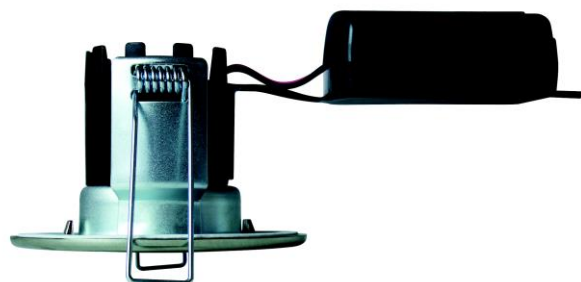

LED Fire Rated Downlights

NLFRDL3, NLFRDL4

Product Description / Information

High performance 550 lumen fire-rated LED downlight suitable for IP65 environments. Compact design producing 82 lm/W and 50,000 lifetime hours. Including loop in, loop out connector for quick and easy installation: no tools required. Available in 3000K and 4000K LED colour temperatures with round twist and lock bezels sold separately.

Key Features

- Twist & Lock bezels sold separately
- High Efficacy
- Loop in/ loop out, push-fit connector
- Insulation coverable
- Shallow profile
- 5 year warranty
- IP65
- Mild Steel / Aluminium
- 64-72mm cut-out