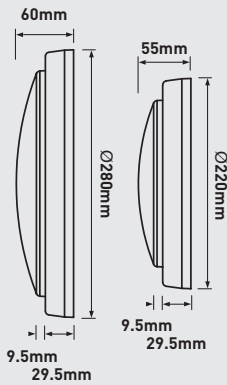

DECORATIVE INDOOR BULKHEAD

- IP54 rated ideal for bathrooms, utility and decorative installations
- Easy quick installation - Wall or Ceiling mounted
- Suitable for most residential and commercial applications including bathroom/toilets, hallways, corridors and functional utility
- Supplied with both White and Chrome interchangeable bezels
- Piano key push fit terminal block

| CAT NO. | SIZE | LUMINAIRE LUMENS | WATTAGE | EFFICACY Llm/W |
|----------|--------|------------------|---------|----------------|
| EBH22S40 | Ø220mm | 1300 | 14W | 93 |
| EBH28S40 | Ø280mm | 1650 | 17W | 97 |

Loop in / loop out push fit terminal

| | LENGTH/DIA (mm) | WIDTH (mm) | HEIGHT/DEPTH (mm) | WEIGHT (kg) | L FIXING CENTRES (mm) | W FIXING CENTRES (mm) | CEILING CUTOUT (mm) | LUMINAIRE LUMENS (Llm) | LUMINAIRE WATTAGE (W) | EFFICACY (Llm/W) | CCT (K) | CRI | UGR | IP RATED | IK RATED | GLOW WIRE (°C) | RAL COLOUR | TEMP RANGE (°C) | RATED LIFE (HR) | AMBIENT TEMP. RATED LIFE (°C) | L AT RATED LIFE | B AT RATED LIFE | VOLTAGE RANGE | FREQUENCY | EMERGENCY PACK CODE | WARRANTY (YEARS) |
|----------|-----------------|------------|-------------------|-------------|-----------------------|-----------------------|---------------------|------------------------|-----------------------|------------------|---------|-----|-----|----------|----------|----------------|------------|-----------------|-----------------|-------------------------------|-----------------|-----------------|---------------|-----------|---------------------|------------------|
| EBH22S40 | 220 | 55 | 29.5 | 0.5 | N/A | N/A | N/A | 1300 | 14 | 93 | 4000 | >80 | ≤24 | IP54 | IK08 | N/A | 9016 | -20+40 | 25,000 | 25 | 70 | 10 | 220-240V | 50hz | N/A | 3 |
| EBH28S40 | 280 | 60 | 29.5 | 0.8 | N/A | N/A | N/A | 1650 | 17 | 97 | 4000 | >80 | ≤24 | IP54 | IK08 | N/A | 9016 | -20+40 | 25,000 | 25 | 70 | 10 | 220-240V | 50hz | N/A | 3 |