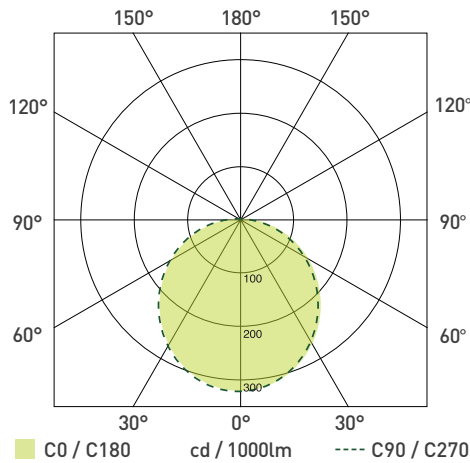

| CAT NO. | SIZE | LUMINAIRE LUMENS | WATTAGE | EFFICACY Llm/W |
|----------|--------|------------------|---------|----------------|
| EBH22S40 | Ø220mm | 1300 | 14W | 93 |
| EBH28S40 | Ø280mm | 1650 | 17W | 97 |

Loop in / loop out push fit terminal

| | LENGTH/DIA (mm) | WIDTH (mm) | HEIGHT/DEPTH (mm) | WEIGHT (kg) | L FIXING CENTRES (mm) | W FIXING CENTRES (mm) | CEILING CUTOUT (mm) | LUMINAIRE LUMENS (Llm) | LUMINAIRE WATTAGE (W) | EFFICACY (Llm/W) | CCT (K) | CRI | UGR | IP RATED | IK RATED | GLOW WIRE (°C) | RAL COLOUR | TEMP RANGE (°C) | RATED LIFE (HR) | AMBIENT TEMP. RATED LIFE (°C) | L AT RATED LIFE | B AT RATED LIFE | VOLTAGE RANGE | FREQUENCY | EMERGENCY PACK CODE | WARRANTY (YEARS) |
|----------|-----------------|------------|-------------------|-------------|-----------------------|-----------------------|---------------------|------------------------|-----------------------|------------------|---------|-----|-----|----------|----------|----------------|------------|-----------------|-----------------|-------------------------------|-----------------|-----------------|---------------|-----------|---------------------|------------------|
| EBH22S40 | 220 | 55 | 29.5 | 0.5 | N/A | N/A | N/A | 1300 | 14 | 93 | 4000 | >80 | ≤24 | IP54 | IK08 | N/A | 9016 | -20+40 | 25,000 | 25 | 70 | 10 | 220-240V | 50hz | N/A | 3 |
| EBH28S40 | 280 | 60 | 29.5 | 0.8 | N/A | N/A | N/A | 1650 | 17 | 97 | 4000 | >80 | ≤24 | IP54 | IK08 | N/A | 9016 | -20+40 | 25,000 | 25 | 70 | 10 | 220-240V | 50hz | N/A | 3 |

EHB22S40

LUMINAIRE PERFORMANCE

Light Output Ratio: 99.89%
 Luminaire Efficacy: 92.75 lm/W
 Light Distribution: A41 ↓97.9% ↑2.1%
 CIE Flux Codes: 44 74 92 98 100
 UGR 4H 8H (20%, 50%, 26.8 / 26.9
 70%)C0 / C90:

LUMINOUS INTENSITY

EHB28S40

LUMINAIRE PERFORMANCE

Light Output Ratio: 100%
 Luminaire Efficacy: 97.06 lm/W
 Light Distribution: A41 ↓97.9% ↑2.1%
 CIE Flux Codes: 44 75 92 98 100
 UGR 4H 8H (20%, 50%, 25.2 / 25.2
 70%)C0 / C90: