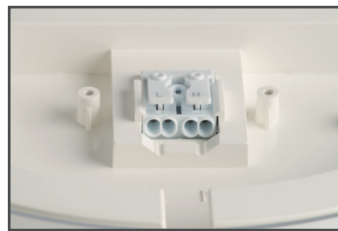

DECORATIVE INDOOR BULKHEAD

- IP54 rated ideal for bathrooms, utility and decorative installations
- Easy quick installation - Wall or Ceiling mounted
- Suitable for most residential and commercial applications including bathroom/toilets, hallways, corridors and functional utility
- Supplied with both White and Chrome interchangeable bezels
- Piano key push fit terminal block

Loop in / loop out push fit terminal

| | LENGTH/DIA (mm) | WIDTH (mm) | HEIGHT/DEPTH (mm) | WEIGHT (kg) | L FIXING CENTRES (mm) | W FIXING CENTRES (mm) | CEILING CUTOUT (mm) | LUMINAIRE LUMENS (Llm) | LUMINAIRE WATTAGE (W) | EFFICACY (Llm/W) | CCT (K) | CRI | UGR | IP RATED | IK RATED | GLOW WIRE (°C) | RAL COLOUR | TEMP RANGE (°C) | RATED LIFE (HR) | AMBIENT TEMP. RATED LIFE (°C) | L AT RATED LIFE | B AT RATED LIFE | VOLTAGE RANGE | FREQUENCY | EMERGENCY PACK CODE | WARRANTY (YEARS) |
|----------|-----------------|------------|-------------------|-------------|-----------------------|-----------------------|---------------------|------------------------|-----------------------|------------------|---------|-----|-----|----------|----------|----------------|------------|-----------------|-----------------|-------------------------------|-----------------|-----------------|---------------|-----------|---------------------|------------------|
| EBH22S40 | 220 | 55 | 29.5 | 0.5 | N/A | N/A | N/A | 1300 | 14 | 93 | 4000 | >80 | ≤24 | IP54 | IK08 | N/A | 9016 | -20+40 | 25,000 | 25 | 70 | 10 | 220-240V | 50hz | N/A | 3 |
| EBH28S40 | 280 | 60 | 29.5 | 0.8 | N/A | N/A | N/A | 1650 | 17 | 97 | 4000 | >80 | ≤24 | IP54 | IK08 | N/A | 9016 | -20+40 | 25,000 | 25 | 70 | 10 | 220-240V | 50hz | N/A | 3 |