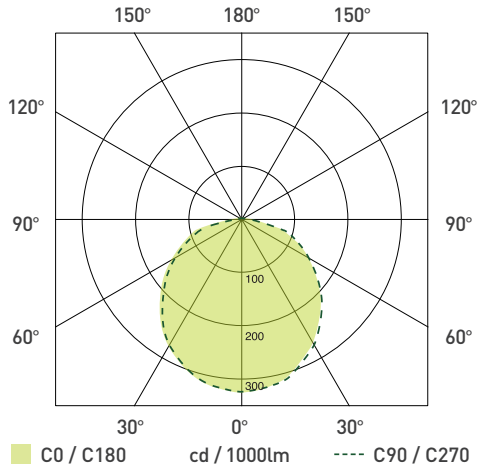

LUMINOUS INTENSITY

LUCECO

This luminaire contains built-in LED lamps.

} LED

A++

A+

A

B

C

D

E

The lamps cannot be changed in the luminaire.

874/2012

STANDARDS

EN 60598-1	Luminaires - General requirements
EN 60598-2-1	Luminaires - Fixed
EN 60598-2-2	Luminaires - Recessed
EN 60598-2-22	Luminaires - Emergency
EN 61347-1	Lamp controlgear - Part 1: General and safety requirements
EN 61347-2-13	Lamp controlgear - Part 2-13 : Particular requirements for d.c. or a.c. supplied electronic controlgear for LED modules
EN 55015	Limits and methods of measurement of radio disturbance characteristics of electrical lighting and similar equipment
EN 61547	Equipment for general lighting purposes - EMC immunity requirements
EN 61000-3-2	Electromagnetic compatibility (EMC) - Part 3-2: Limits - for harmonic current emissions
EN 62471	Photobiological safety of lamps and lamp systems
2002/96/EC	Waste Electrical & Electronic Equipment (WEEE)
2011/65/EU	Restriction of the use of certain Hazardous Substances in EEE (RoHS)
(EC) No 1907/2006	The Registration, Evaluation, Authorisation and Restriction of Chemicals (REACH)

RoHS