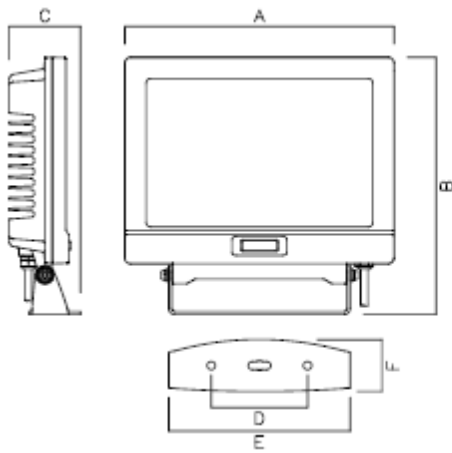

PHOTOMETRIC DATA

SIZE	A	B	C	D	E	F
10W	135	138	37	30	52	28
20W	170	178	44	55	83	34
30W	200	204	51	70	118	38
50W	280	268	74	100	189	54
60W						
100W	400	378	76	120	228	64

Date completed by manufacturer: 29 September 2016