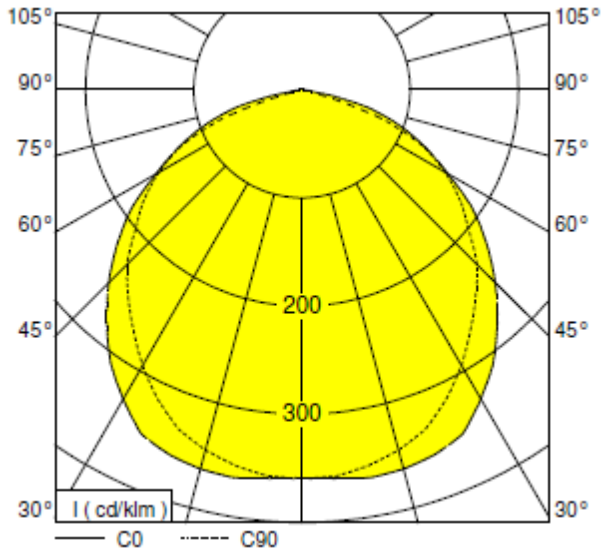

TECHNICAL DETAILS

Available in 6 wattages, as follows:

- 10W (nom), 10.3W (act), 950 lumens, 92 l.lm/c.W
- 20W (nom), 20.2W (act), 2,200 lumens, 109 l.lm/c.W
- 30W (nom), 31.4W (act), 3,080 lumens, 98 l.lm/c.W
- 50W (nom), 52.9W (act), 5,300 lumens, 100 l.lm/c.W
- 60W (nom), 57.0W (act), 6,910 lumens, 121 l.lm/c.W
- 100W (nom), 116W (act), 12,460 lumens, 107 l.lm/c.W
- CRI >70
- CCT 4000K
- Class I
- 3 year warranty

PHOTOMETRIC DATA

SIZE	A	B	C	D	E	F
10W	135	138	37	30	52	28
20W	170	178	44	55	83	34
30W	200	204	51	70	118	38
50W	280	268	74	100	189	54
60W						
100W	400	378	76	120	228	64

Date completed by manufacturer: 29 September 2016