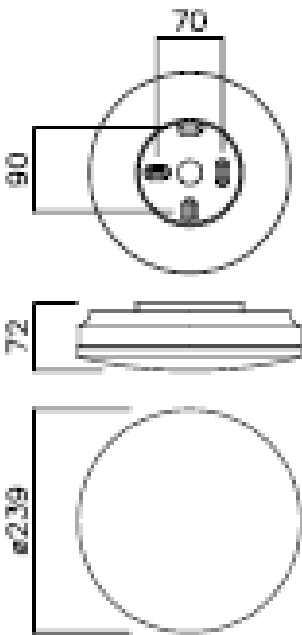

PHOTOMETRIC DATA

Date completed by manufacturer: 29 September 2016