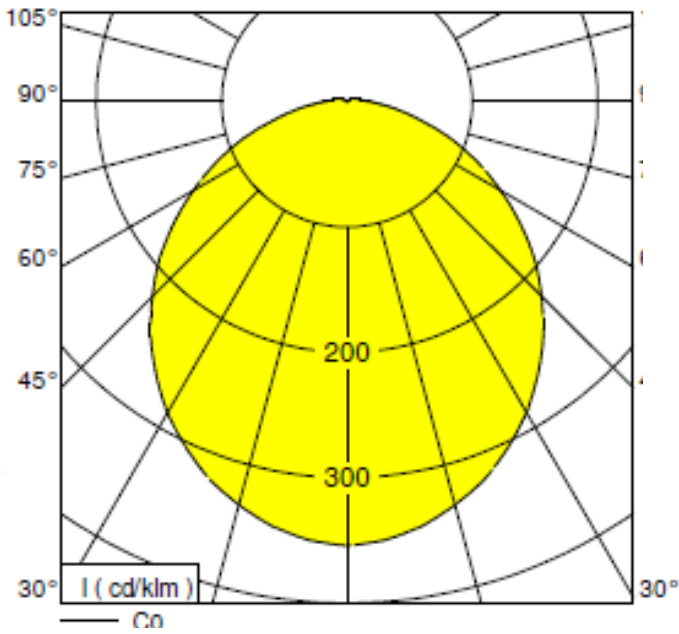

PHOTOMETRIC DATA

Date completed by manufacturer: 29 September 2016