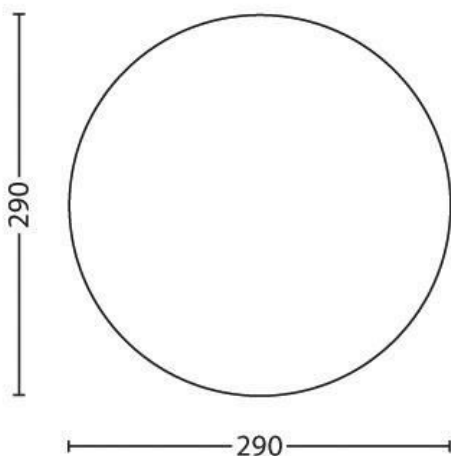

Twirly 27K ceiling lamp

Dimensions

- Height: 6.0 cm
- Length: 29 cm
- Width: 29 cm

*Driver details or requirements and manufacturer

- Mains power: Range 110 V - 240 V, 50-60 Hz
- Bulb technology: LED, 240 V
- Wattage bulb included: 12 W
- Maximum wattage replacement

Grey

1200 Lumen

Fixture is not dimmable

Order codes: 915004571301

Twirly 27K ceiling lamp

Dimensions

- Height: 6.0 cm
- Length: 29 cm
- Width: 29 cm

Philips

Dimensions

- Height: 6.6 cm
- Length: 35.3 cm
- Width: 35.3 cm

Philips

- Mains power: Range 220 V - 240 V, 50-60 Hz
- LED

Colour: Chrome

Newlec[®] Technical Data Sheet

620 Lumen

Fixture is not dimmable

Order codes: 915004320501

Denim ceiling lamp LED white

Dimensions

- Height: 6.6 cm
- Length: 35.3 cm
- Width: 35.3 cm

Philips

- Mains power: Range 220 V - 240 V, 50-60 Hz
- LED

Colour: White

620 Lumen