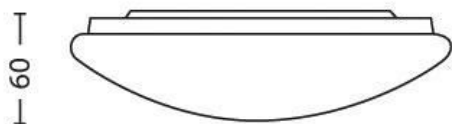

Twirly 27K ceiling lamp

Dimensions

- Height: 6.0 cm
- Length: 29 cm
- Width: 29 cm

*Driver details or requirements and manufacturer

- Mains power: Range 110 V - 240 V, 50-60 Hz
- Bulb technology: LED, 240 V
- Wattage bulb included: 12 W
- Maximum wattage replacement

Grey

1200 Lumen

Fixture is not dimmable

Order codes: 915004571301

Twirly 27K ceiling lamp

Dimensions

- Height: 6.0 cm
- Length: 29 cm
- Width: 29 cm

Philips

Dimensions

- Height: 6.6 cm
- Length: 35.3 cm
- Width: 35.3 cm

Philips

- Mains power: Range 220 V - 240 V, 50-60 Hz
- LED

Colour: Chrome

Newlec[®] Technical Data Sheet

620 Lumen

Fixture is not dimmable

Order codes: 915004320501

Denim ceiling lamp LED white

Dimensions

- Height: 6.6 cm
- Length: 35.3 cm
- Width: 35.3 cm

Philips

- Mains power: Range 220 V - 240 V, 50-60 Hz
- LED

Colour: White

620 Lumen