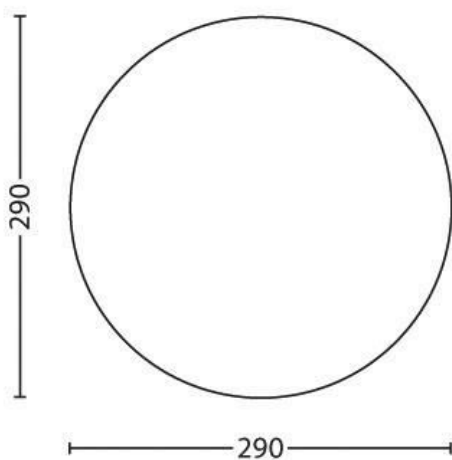

Twirly 27K ceiling lamp

Dimensions

- Height: 6.0 cm
- Length: 29 cm
- Width: 29 cm

*Driver details or requirements and manufacturer

- Mains power: Range 110 V - 240 V, 50-60 Hz
- Bulb technology: LED, 240 V
- Wattage bulb included: 12 W
- Maximum wattage replacement

Grey

1200 Lumen

Fixture is not dimmable

Order codes: 915004571301

Twirly 27K ceiling lamp

Dimensions

- Height: 6.0 cm
- Length: 29 cm
- Width: 29 cm

Philips

Dimensions

- Height: 6.6 cm
- Length: 35.3 cm
- Width: 35.3 cm

Philips

- Mains power: Range 220 V - 240 V, 50-60 Hz
- LED

Colour: Chrome

Newlec[®] Technical Data Sheet

620 Lumen

Fixture is not dimmable

Order codes: 915004320501

Denim ceiling lamp LED white

Dimensions

- Height: 6.6 cm
- Length: 35.3 cm
- Width: 35.3 cm

Philips

- Mains power: Range 220 V - 240 V, 50-60 Hz
- LED

Colour: White

620 Lumen