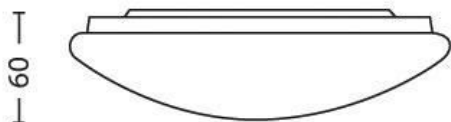

Twirly 27K ceiling lamp

Dimensions

- Height: 6.0 cm
- Length: 29 cm
- Width: 29 cm

*Driver details or requirements and manufacturer

- Mains power: Range 110 V - 240 V, 50-60 Hz
- Bulb technology: LED, 240 V
- Wattage bulb included: 12 W
- Maximum wattage replacement

Grey

1200 Lumen

Fixture is not dimmable

Order codes: 915004571301

Twirly 27K ceiling lamp

Dimensions

- Height: 6.0 cm
- Length: 29 cm
- Width: 29 cm

Philips

Dimensions

- Height: 6.6 cm
- Length: 35.3 cm
- Width: 35.3 cm

Philips

- Mains power: Range 220 V - 240 V, 50-60 Hz
- LED

Colour: Chrome

Newlec[®] Technical Data Sheet

620 Lumen

Fixture is not dimmable

Order codes: 915004320501

Denim ceiling lamp LED white

Dimensions

- Height: 6.6 cm
- Length: 35.3 cm
- Width: 35.3 cm

Philips

- Mains power: Range 220 V - 240 V, 50-60 Hz
- LED

Colour: White

620 Lumen