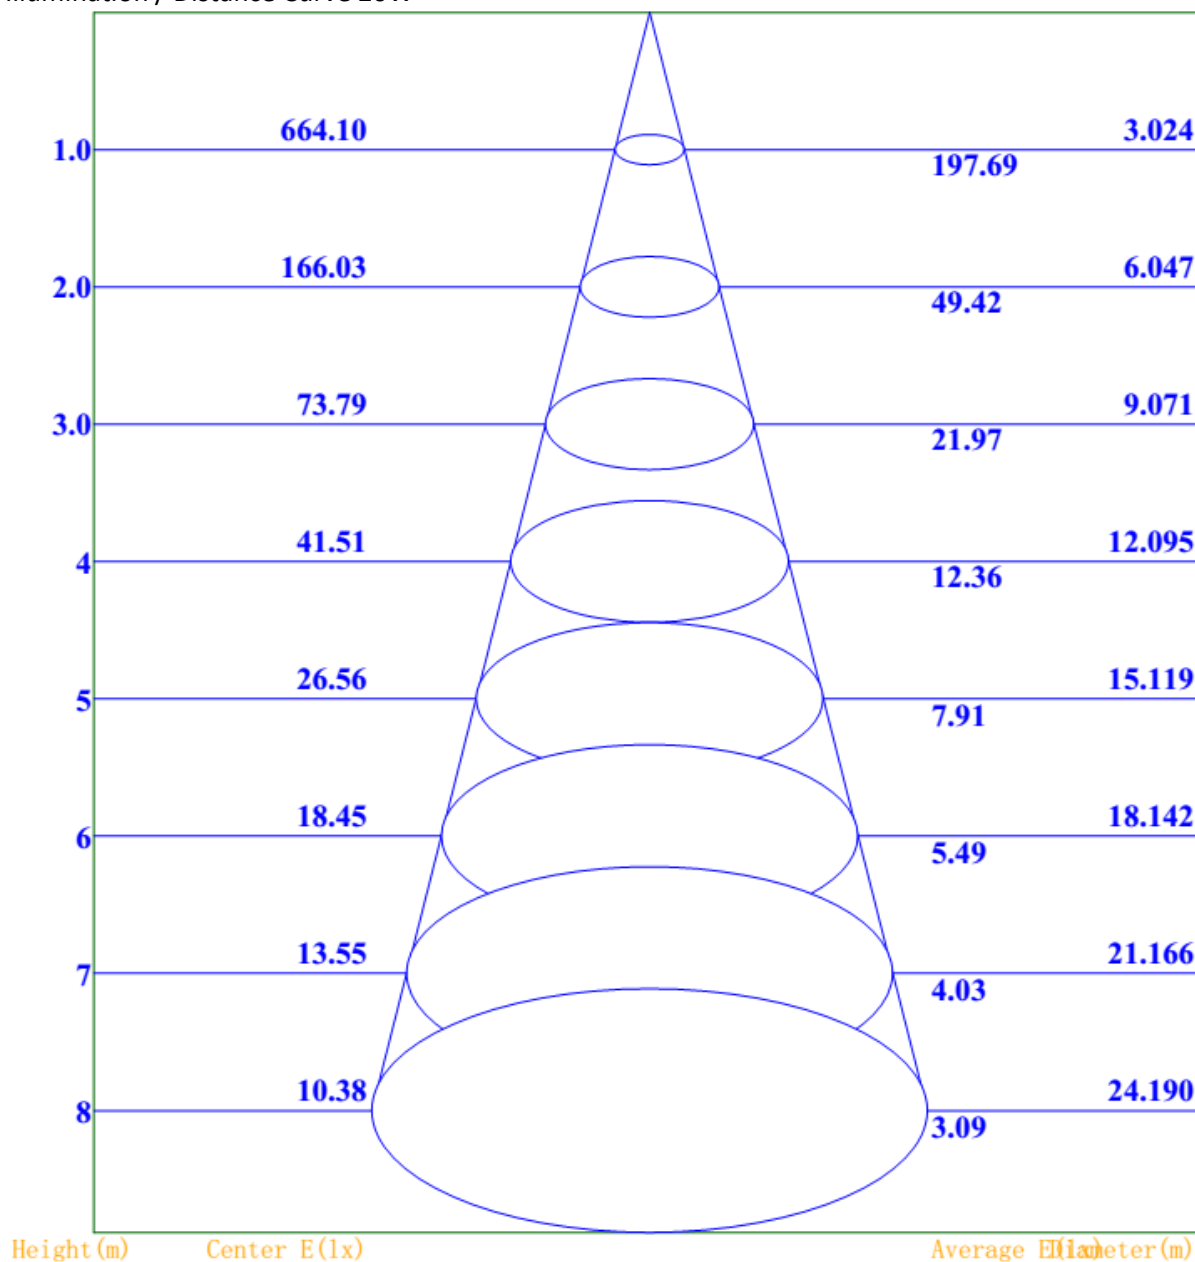

ispot Frameless LED Floodlight

Product Code	i1012*	i1013*	i1022*	i1023*	i1032*	i1033*	i1042*	i1043*
Rating	10W		20W		30W		50W	
Body Colour	Matt *Suffix B for black or W for white							
PIR Fitted	No	Yes	No	Yes	No	Yes	No	Yes
Dimensions	120x88x27mm		163x118x29mm		195x142x30mm		234x164x35mm	
Weight	0.316Kg		0.527Kg		0.735Kg		1.026Kg	
Windage	±2mm		±2mm		±2mm		±2mm	
IP Rating	IP65		IP65		IP65		IP65	
Ambient Temperature	-20°C ~ +40°C		-20°C ~ +40°C		-20°C ~ +40°C		-20°C ~ +40°C	
Body	Aluminium		Aluminium		Aluminium		Aluminium	
Diffuser	Toughened glass		Toughened glass		Toughened glass		Toughened glass	
LED	15		28		45		60	
Beam Angle	110°		110°		110°		110°	
Light Output	900lm		1800lm		2700lm		4500lm	
Colour Temperature	4000K		4000K		4000K		4000K	
Colour Accuracy	70		70		70		70	

**Notes:**

LED luminaires must not be on the same circuit as other luminaire types, eg metal halide.

**ispot Frameless LED Floodlight**

Illumination / Distance Curve 10W

**Beam Angle:112.2**

**ispot Frameless LED Floodlight**

Illumination / Distance Curve 20W

**Beam Angle: 113.0**

**ispot Frameless LED Floodlight**

Illumination / Distance Curve 30W

**Beam Angle:114.3**

**ispot Frameless LED Floodlight**

Illumination / Distance Curve 50W