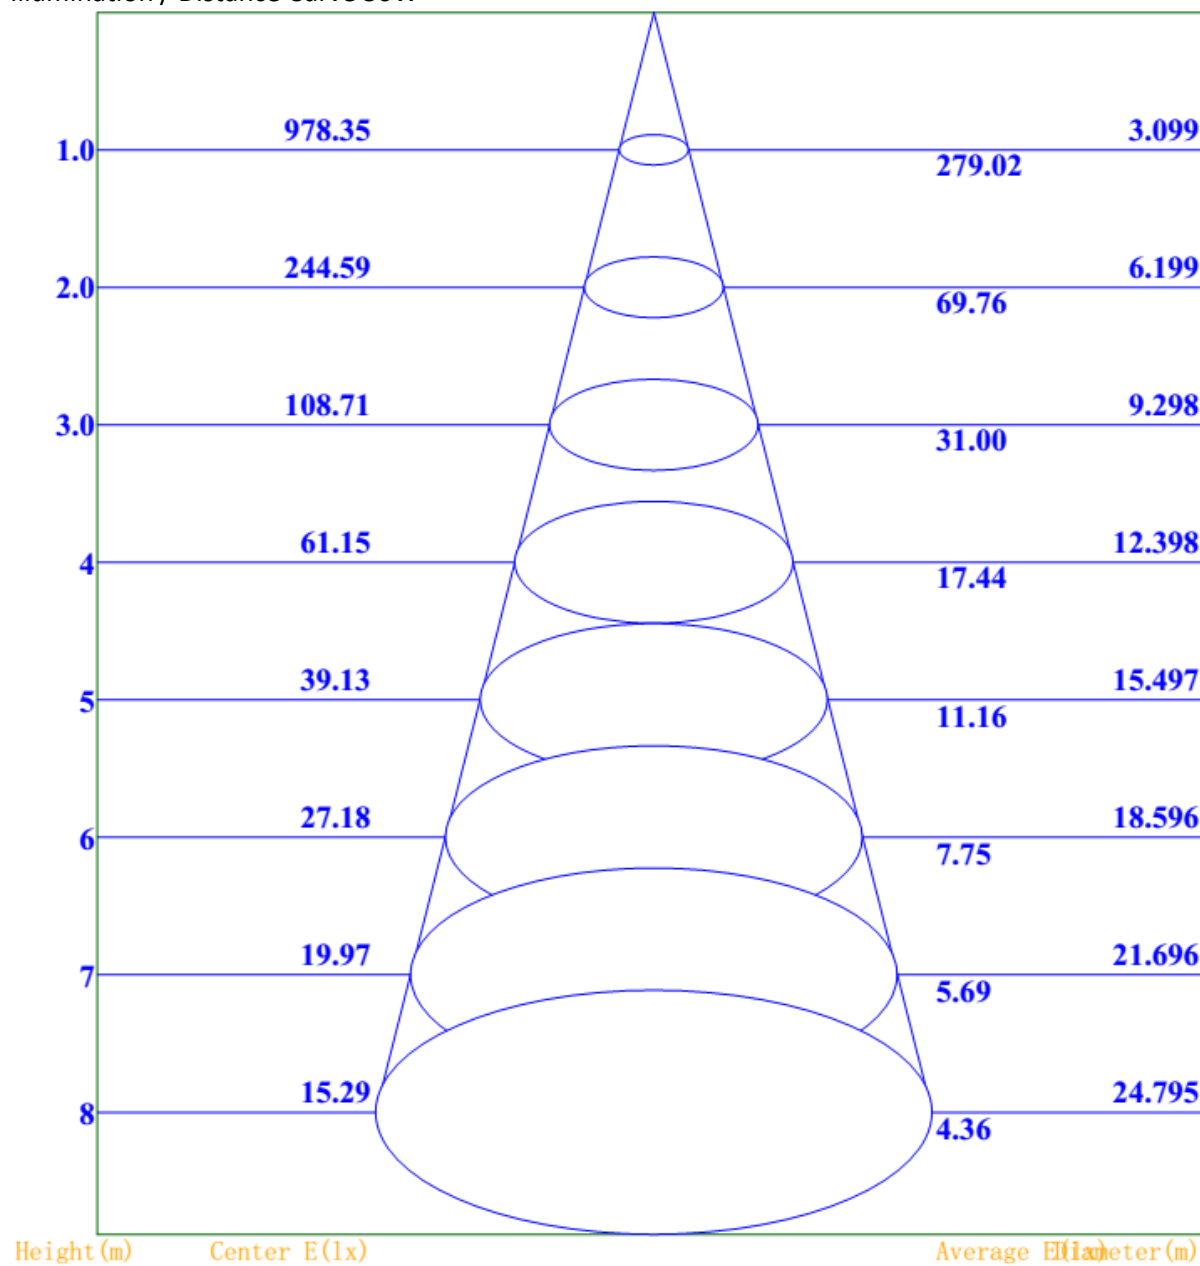

ispot Frameless LED Floodlight

Product Code	i1012*	i1013*	i1022*	i1023*	i1032*	i1033*	i1042*	i1043*
Rating	10W		20W		30W		50W	
Body Colour	Matt *Suffix B for black or W for white							
PIR Fitted	No	Yes	No	Yes	No	Yes	No	Yes
Dimensions	120x88x27mm		163x118x29mm		195x142x30mm		234x164x35mm	
Weight	0.316Kg		0.527Kg		0.735Kg		1.026Kg	
Windage	±2mm		±2mm		±2mm		±2mm	
IP Rating	IP65		IP65		IP65		IP65	
Ambient Temperature	-20°C ~ +40°C		-20°C ~ +40°C		-20°C ~ +40°C		-20°C ~ +40°C	
Body	Aluminium		Aluminium		Aluminium		Aluminium	
Diffuser	Toughened glass		Toughened glass		Toughened glass		Toughened glass	
LED	15		28		45		60	
Beam Angle	110°		110°		110°		110°	
Light Output	900lm		1800lm		2700lm		4500lm	
Colour Temperature	4000K		4000K		4000K		4000K	
Colour Accuracy	70		70		70		70	

**Notes:**

LED luminaires must not be on the same circuit as other luminaire types, eg metal halide.

**ispot Frameless LED Floodlight**

Illumination / Distance Curve 10W

**Beam Angle:112.2**

**ispot Frameless LED Floodlight**

Illumination / Distance Curve 20W

**Beam Angle: 113.0**

**ispot Frameless LED Floodlight**

Illumination / Distance Curve 30W

**Beam Angle:114.3**

**ispot Frameless LED Floodlight**

Illumination / Distance Curve 50W

**Beam Angle:113.3**