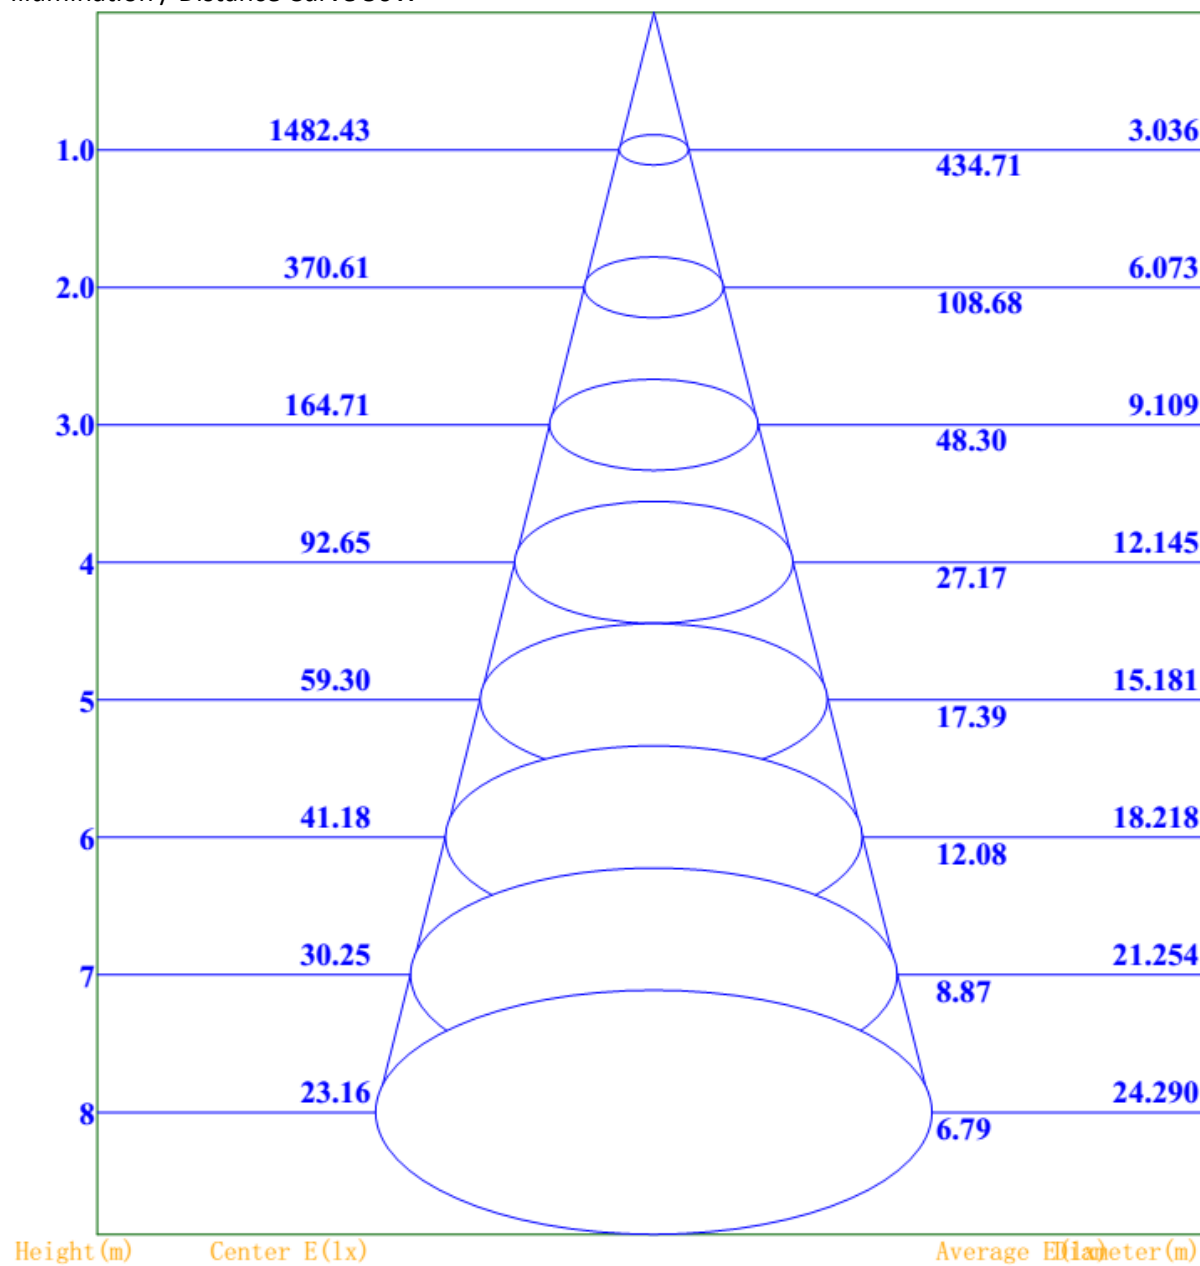

ispot Frameless LED Floodlight

Product Code	i1012*	i1013*	i1022*	i1023*	i1032*	i1033*	i1042*	i1043*
Rating	10W		20W		30W		50W	
Body Colour	Matt *Suffix B for black or W for white							
PIR Fitted	No	Yes	No	Yes	No	Yes	No	Yes
Dimensions	120x88x27mm		163x118x29mm		195x142x30mm		234x164x35mm	
Weight	0.316Kg		0.527Kg		0.735Kg		1.026Kg	
Windage	±2mm		±2mm		±2mm		±2mm	
IP Rating	IP65		IP65		IP65		IP65	
Ambient Temperature	-20°C ~ +40°C		-20°C ~ +40°C		-20°C ~ +40°C		-20°C ~ +40°C	
Body	Aluminium		Aluminium		Aluminium		Aluminium	
Diffuser	Toughened glass		Toughened glass		Toughened glass		Toughened glass	
LED	15		28		45		60	
Beam Angle	110°		110°		110°		110°	
Light Output	900lm		1800lm		2700lm		4500lm	
Colour Temperature	4000K		4000K		4000K		4000K	
Colour Accuracy	70		70		70		70	

**Notes:**

LED luminaires must not be on the same circuit as other luminaire types, eg metal halide.

**ispot Frameless LED Floodlight**

Illumination / Distance Curve 10W

**Beam Angle:112.2**

**ispot Frameless LED Floodlight**

Illumination / Distance Curve 20W

**Beam Angle: 113.0**

**ispot Frameless LED Floodlight**

Illumination / Distance Curve 30W

**Beam Angle:114.3**

**ispot Frameless LED Floodlight**

Illumination / Distance Curve 50W

**Beam Angle:113.3**