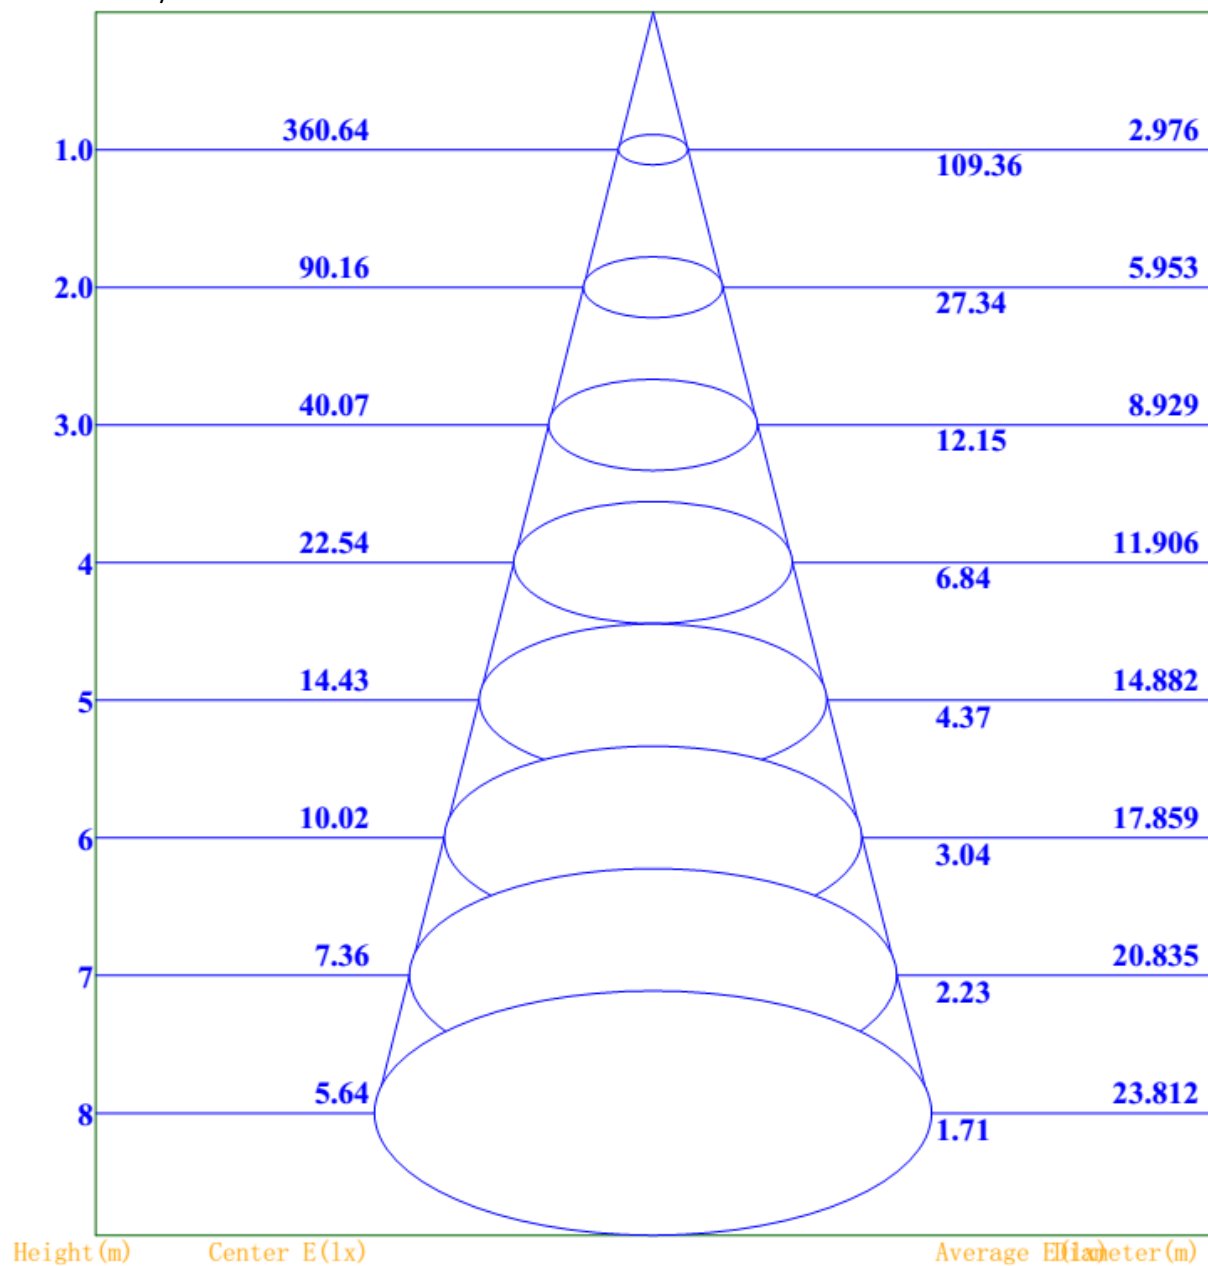

ispot Frameless LED Floodlight

Illumination / Distance Curve 10W