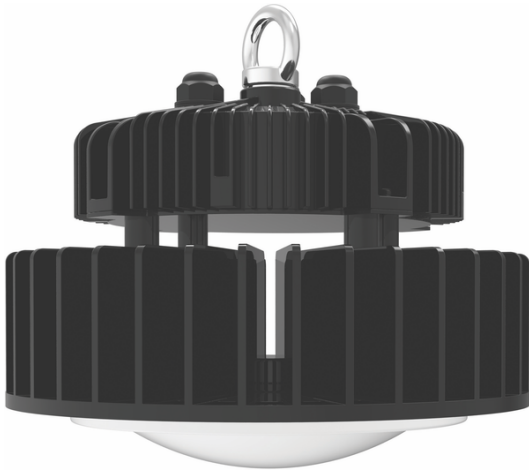

LED Highbays - VLUMA

Without Reflector - 120 Degree