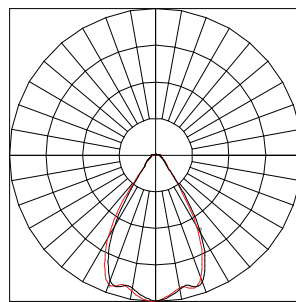

With ACS011 - 70 degree