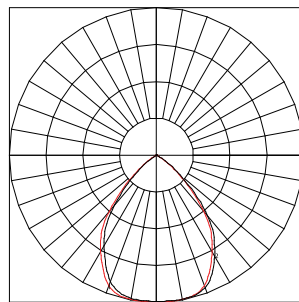

With ACS012 - 90 degree