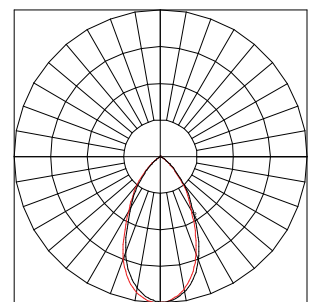

With ACS010 - 60 degree