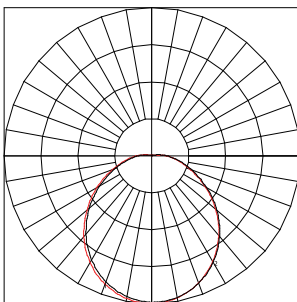

Photometric Data

Part Code	Lumens	LPW	Rated Life (Hrs)	L90 B50 @ 25C (Hrs)	CCT (K)	CRI (Ra)	Beam (°)
IND134-C10-REX	21,850	112	50,000	>50,000	4000	>80	120
IND136-C10-REX	17,300	115	50,000	>50,000	4000	>80	120
IND138-C10-REX	10,900	121	50,000	>50,000	4000	>80	120

Without reflector - 120 degree